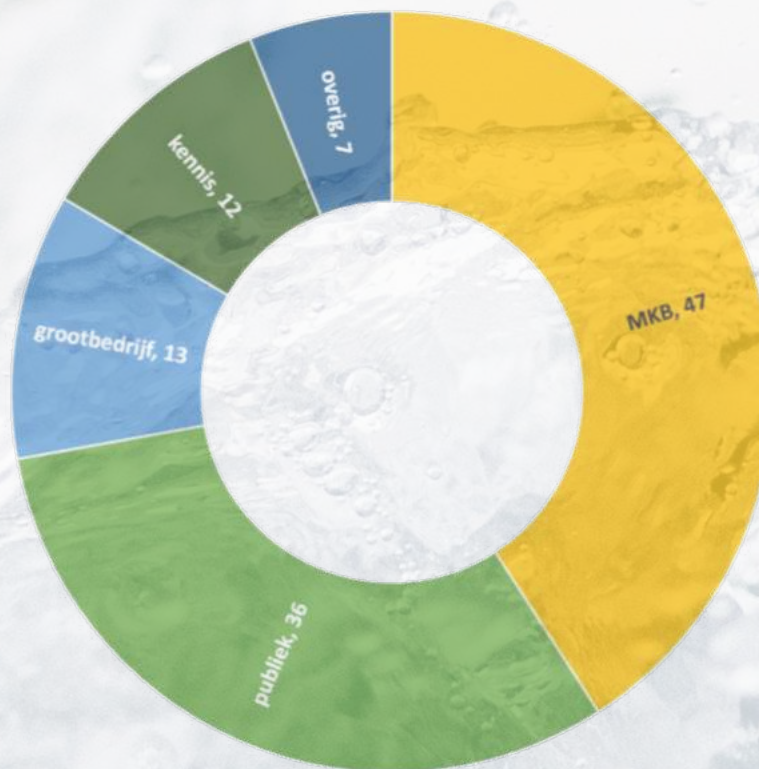

De kracht van de community!

DigiShape community (150 organisaties)

(25% niet-watersector)